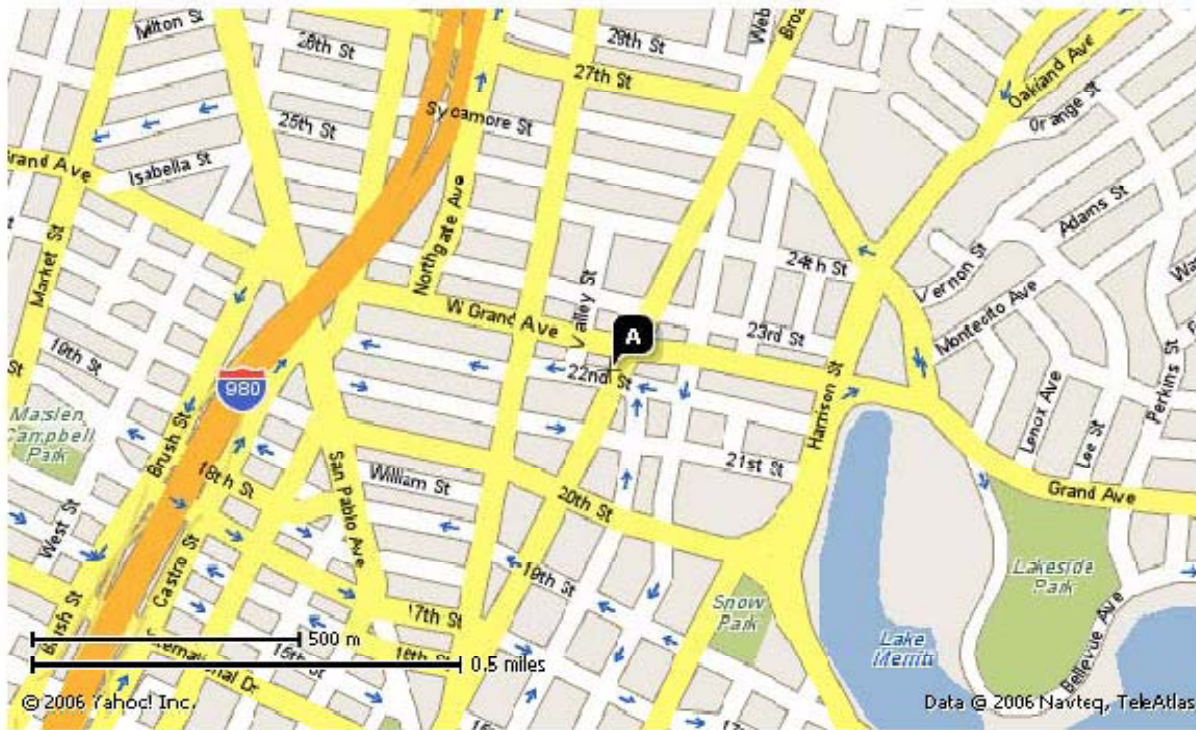

Bay Area Academy
 2201 Broadway,
 (Office) Suite 100, First Floor
 (Training Room) Suite 220, Second Floor
 Oakland, CA 94612

(Corner of Broadway and 22nd St., entrance on 22nd St.)

DRIVING DIRECTIONS

From the South

1. Take **I-880 North** towards Oakland
2. Take the **Broadway** exit towards Alameda
3. Bear **R** on **Broadway**
4. Continue on **Broadway/Broadway AUTO ROW**
5. Turn **L** on **22ND St**
6. Arrive at 2201 BROADWAY, OAKLAND

From San Francisco

1. Take **I-80 EAST**
2. Continue on **I-880 SOUTH**
3. Take the **W GRAND AVE** exit
4. Continue on **W GRAND AVE** until you hit **Broadway**
5. Turn **R** onto Broadway
6. Arrive at 2201 BROADWAY, OAKLAND

From the North

1. Take **I-80 West to 880 South**
2. Take the first exit on 880 S. which is **West Grand Avenue**
3. Go **L** on **West Grand Ave**
4. Stay on **West Grand Ave** until you come to **Broadway**
5. Turn **R** onto **Broadway**
6. Arrive at 2201 BROADWAY, OAKLAND