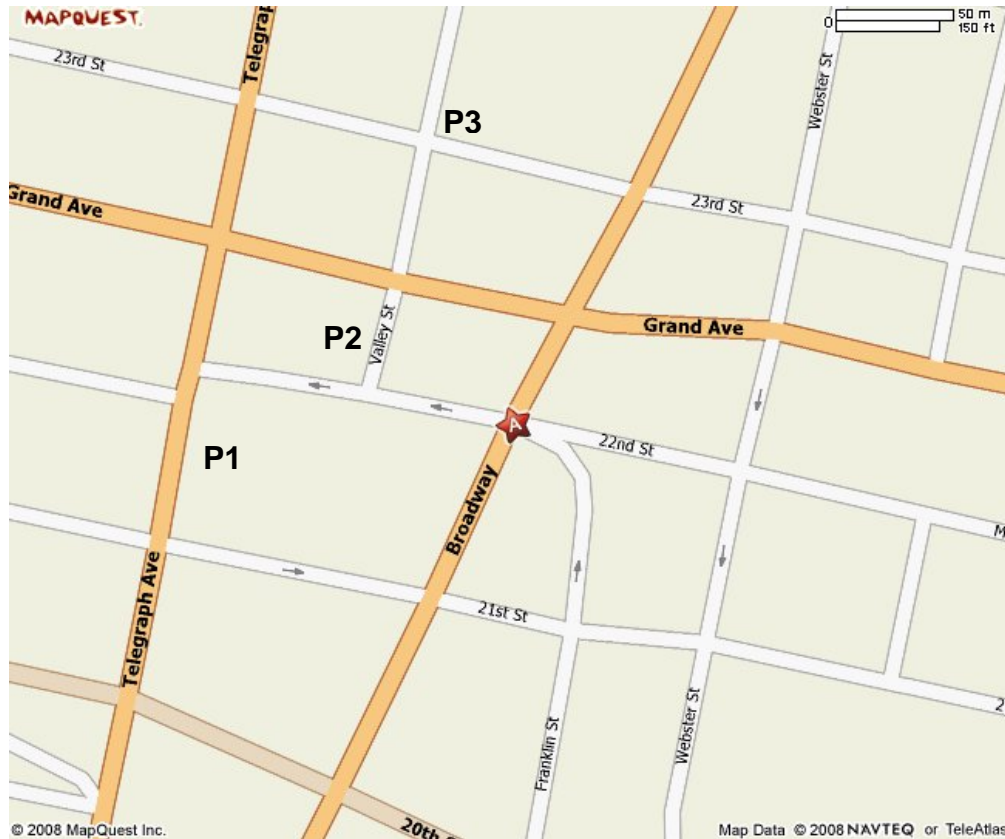

PARKING NEAR BAY AREA ACADEMY

★ = Bay Area Academy training site

P1: Bay Area Parking Co – $10.00 Maximum

** Please note! Lot closes at 7pm sharp **

2100 Telegraph Ave
Oakland CA 94612
(510) 272-0569

P2: Douglas Parking Co: $9.00 maximum

$3.00 flat rate after 3pm

22nd & Valley
Oakland CA 94612
(510) 893-8228

P3: Douglas Parking Co: $5.50 maximum

$2.00 flat rate after 4pm

23rd and Valley

Metered street parking is also available in the neighborhood

$2.00 per hour, with 2-hour maximum, until 6pm

Free/no maximum after 6pm